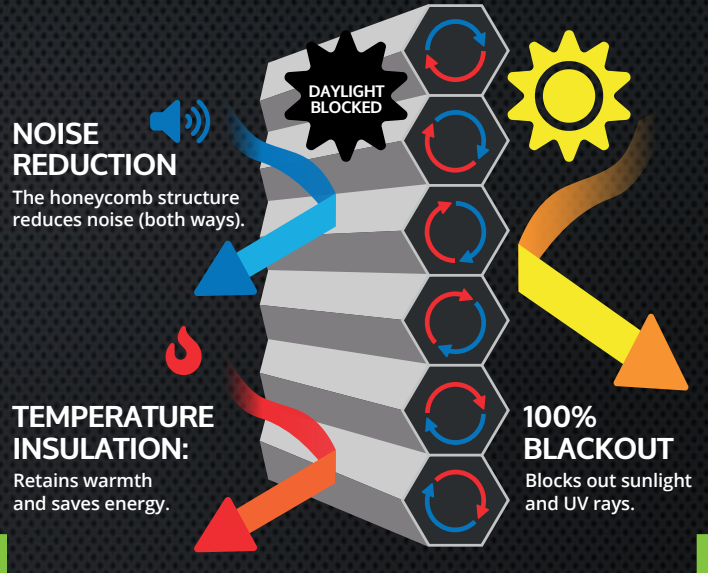

When opening, the mesh screen simply glides along in its rail, unfolding from the concertina closed position, allowing the fresh air in; it allows you to view the outside but protects you against flying insects or bugs entering your home.

FLY SCREEN HALF CLOSED

FLY SCREEN FULLY CLOSED

PRIVACY SCREEN HALF CLOSED

PRIVACY SCREEN FULLY CLOSED

2 IN 1 (FLY & PRIVACY) BOTH HALF CLOSED

AFFORDABLE & HIGH-QUALITY

With the BEST Fly Screens suitable for all PATIO Door Types