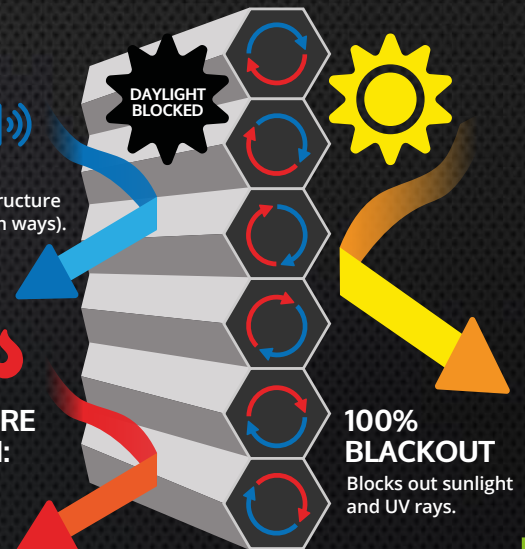

WHAT IS A RETRACTABLE SCREEN?

Described simply, as the name implies, they retract. Best Fly Screens mesh concertinas into the frame. Best Fly Screens are mainly retrofitted and almost seamlessly blend into your door frame, making them hardly noticeable.

When opening, the mesh screen simply glides along in its rail, unfolding from the concertina closed position, allowing the fresh air in; it allows you to view the outside but protects you against flying insects or bugs entering your home.

FLY SCREEN HALF CLOSED

FLY SCREEN FULLY CLOSED

PRIVACY SCREEN HALF CLOSED

PRIVACY SCREEN FULLY CLOSED

2 IN 1 (FLY & PRIVACY) BOTH HALF CLOSED

NOISE REDUCTION
The honeycomb structure reduces noise (both ways).

TEMPERATURE INSULATION:
Retains warmth and saves energy.

100% BLACKOUT
Blocks out sunlight and UV rays.

AFFORDABLE & HIGH-QUALITY

With the BEST Fly Screens suitable for all PATIO Door Types

Single Door

Sliding/Patio Door